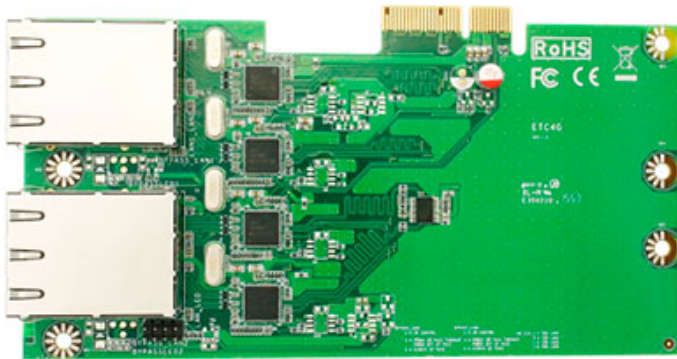

69.95 EUR

incl. 19% VAT, plus shipping

Dimension

170 * 81.9 mm

Chipset

Intel i211AT GbE LAN

Feature

1. 4 * Intel GbE LAN
2. Support Wake on LAN S1/S3/S4/S5 mode

Interface

PCIe x 4, 2.0 (5GT/s) rate

Application

1. VPN
2. UTM
3. Network bandwidth controller
4. Mail spam
5. Virus spam

[Ethernet Ports for NF592-Q170](#)